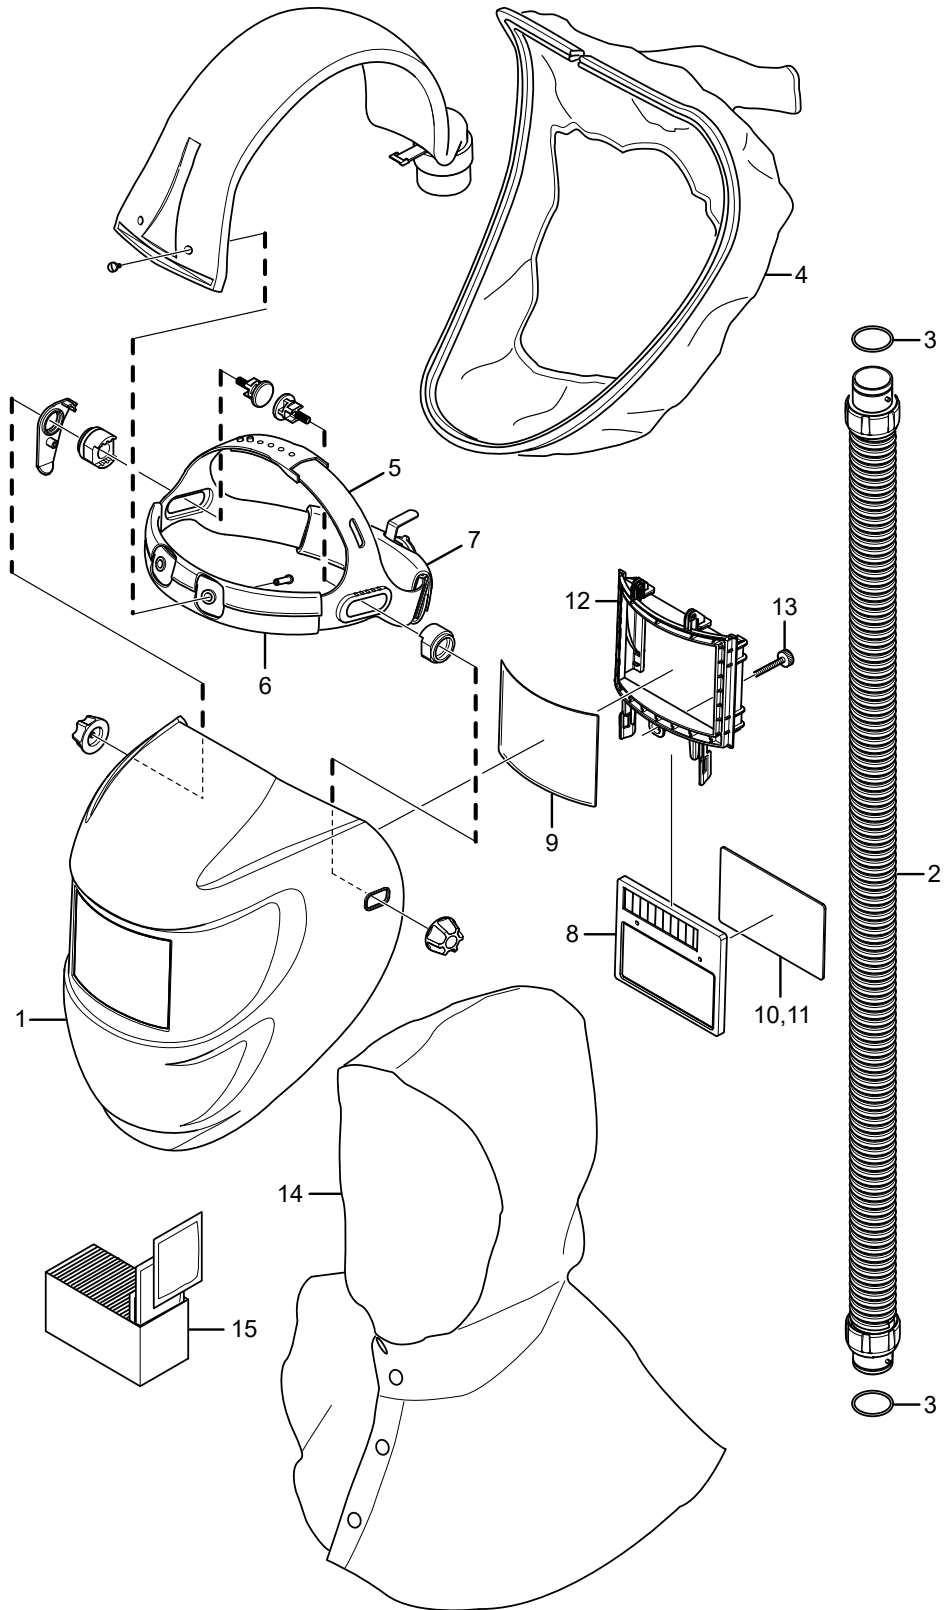

SR 592

EN

Spare parts / Accessories

No.	Description	Ordering No.
1.	Welding shield	H06-4412
2.	Breathing hose	R06-4401
3.	O-ring to breathing hose, against fan unit	R06-0202
	O-ring to breathing hose, against shield	R06-4402
4.	Face seal	R06-4404
5.	Head harness	R06-4403
6.	Sweatband, 5 pack	R06-4405
7.	Comfort band, neck	R06-4510
8.	Welding filter, shade No. 8, SR 59008	T06-4001
	Welding filter, shade No. 9, SR 59009	T06-4002
	Welding filter, shade No. 10, SR 59010	T06-4003
	Welding filter, shade No. 11, SR 59011	T06-4004
	Welding filter, shade No. 12, SR 59012	T06-4005
	Welding filter, shade No. 13, SR 59013	T06-4006
	Welding filter, EN 3/10, SR 59005	T06-4007
	Welding filter, EN 3/11, SR 59006	T06-4008
	Welding filter, EN 4/5-13	R06-4508
	Welding filter, 4/9-13, SR 59007	T06-4009
9.	Outer protective lens	R06-4008
10.	Inner protective lens for auto lens	R06-4009
	Inner protective lens for R06-4508	R06-4509
11.	Correction lens, dptr 1,0, SR 59014	T06-4010
	Correction lens, dptr 1,5, SR 59015	T06-4011
	Correction lens, dptr 2,0, SR 59016	T06-4012
	Correction lens, dptr 2,5, SR 59017	T06-4013
12.	Holder welding filter	R06-4306
13.	Screw	R06-4305
14.	Protective hood	T06-4014
15.	Cleaning tissues SR 5226, box of 50	H09-0401