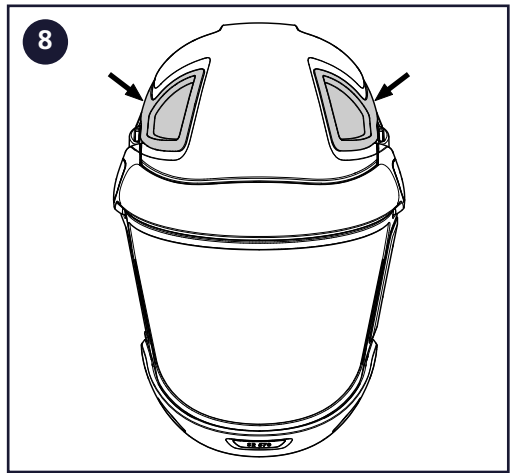

T06-0602, Bump cap

13

14

15

16

**Sundström Safety AB**

SE-341 50 Lagan • Sweden

Tel: +46 10 484 87 00