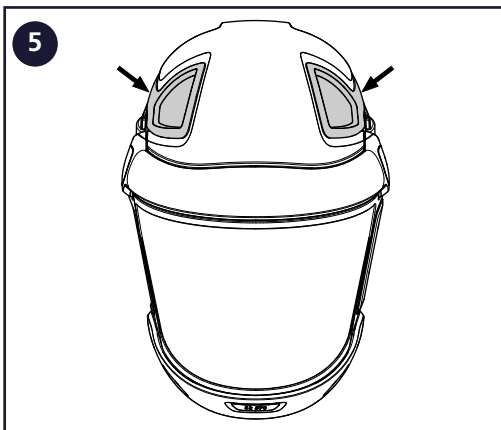

T06-0602, Bump cap

13

14

15

16

**Sundström Safety AB**

SE-341 50 Lagan • Sweden

Tel: +46 10 484 87 00