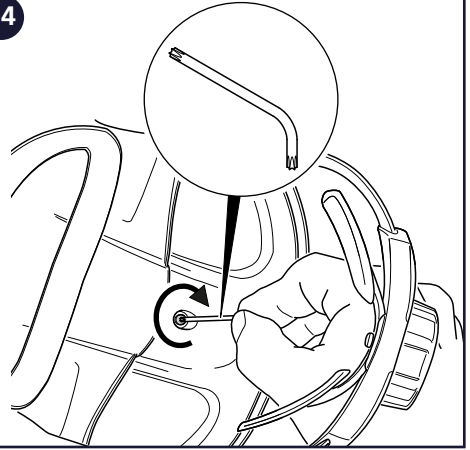

T06-0602, Bump cap

13

14

15

16

**Sundström Safety AB**

SE-341 50 Lagan • Sweden

Tel: +46 10 484 87 00