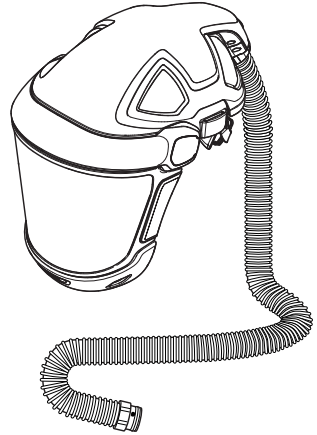

T06-0602, Bump cap

13

14

15

16

**Sundström Safety AB**

SE-341 50 Lagan • Sweden

Tel: +46 10 484 87 00