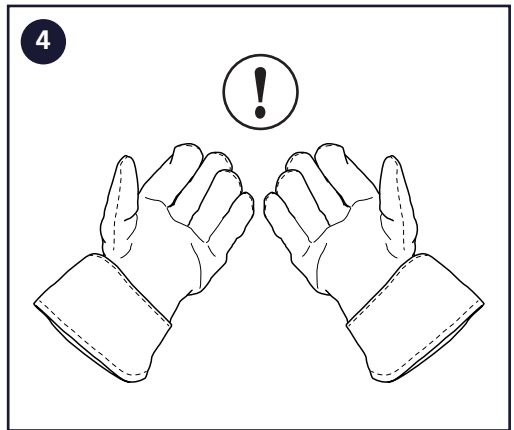

T06-0602, Bump cap

13

14

15

16

**Sundström Safety AB**

SE-341 50 Lagan • Sweden

Tel: +46 10 484 87 00