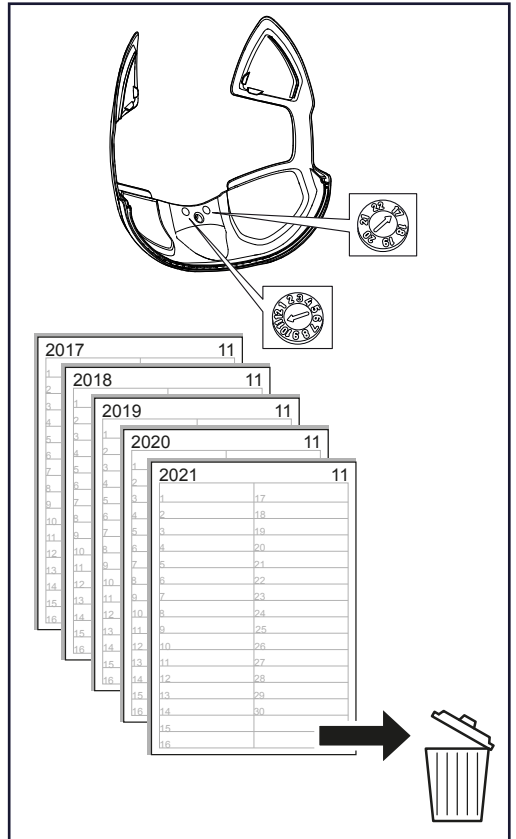

T06-0602, Bump cap

13

14

15

16

**Sundström Safety AB**

SE-341 50 Lagan • Sweden

Tel: +46 10 484 87 00