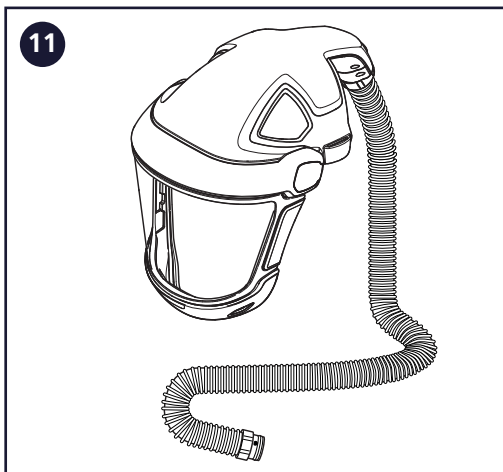

T06-0602, Bump cap

13

14

15

16

**Sundström Safety AB**

SE-341 50 Lagan • Sweden

Tel: +46 10 484 87 00