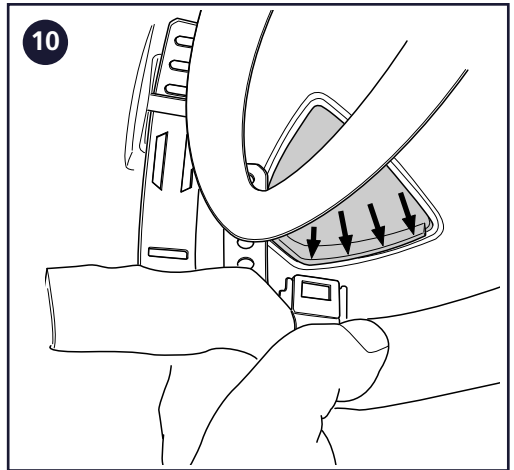

T06-0602, Bump cap

13

14

15

16

**Sundström Safety AB**

SE-341 50 Lagan • Sweden

Tel: +46 10 484 87 00