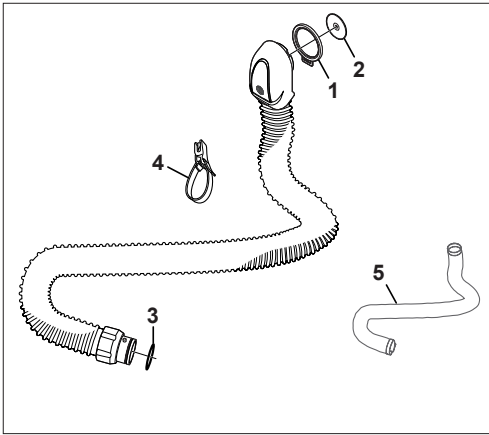

Sundström 

SR 951

Hose for SR 900, T01-3003

SR 952

Hose for SR 900, R01-3009

SR 951 / SR 952

SR 900	SR 905	SR 951	1
		SR 952	2
	SR 500 / SR 700	SR 951	3
		SR 952	4
	SR 507	SR 951	5

SR 951

- R01-3004
- R01-3010
- R06-0202
- T01-3007
- T06-4016

	R01-3004	12 M
	R01-3010	12 M
	R06-0202	12 M

SR 952

- R01-3004
- R01-3010
- R01-3011
- R01-3008 (x4)
- R01-3007 (x1)
- R01-3012
- T01-3004 (x1)

	R01-3004	12 M
	R01-3010	12 M
	R01-3011	12 M
	R01-3008	12 M

5

SR 900 + SR 951

SR 507 + SR 951

SR 900 + SR 507 + SR 951

SR 951 and SR 952 hoses are manufactured within a quality management system accepted by
 Notified Body 2849: INSPEC International B.V.,
 Beechavenue 54, 1119 PW,
 Schiphol-Rijk, Netherlands