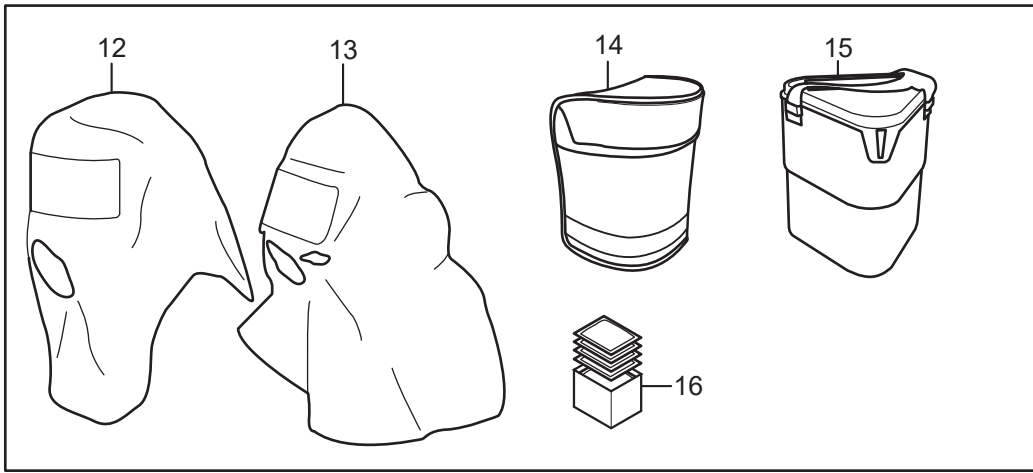

SR 100, SR 90-3

Spare parts / Accessories

No.	Description	Ordering No.
1.	Head harness SR 363, single strap	R01-2001
2.	Head harness sr 362, cradle strap	R01-2002
3.	Gas filter (SR 217 A1, SR 218 A2, SR 315 ABE1, SR 294 A2B2E1, SR 297 ABEK1, SR 298 A2AX, SR 316 K1, SR 295 K2, SR 299-2 ABEK-Hg-P3R)	-
4.	Particle filter SR 510 P3 R	H02-1312
5.	Pre-filter SR 221	H02-0312
6.	Steel net disc SR 336	T01-2001
7.	Pre-filter holder	R01-0605
8.	Membrane kit	R01-2004
8a.	Exhalation x2	-
8b.	Valve covers x2	-
8c.	Inhalation x1	-
9.	Name label SR 368	R09-0101
10.	Small talk/Voice amplifier SR 324	T01-1217
11.	Test adapter SR 328	T01-1202
12.	Protective hood SR 64	H09-0301
13.	Protective hood short SR 345	H09-1012
	Protective hood long SR 346	H09-1112
14.	Storage bag SR 339	H09-0112
15.	Storage box SR 230	H09-3012
16.	Cleaning tissue SR 5226. Box of 50.	H09-0401
	Service kit contains:	R01-2005
1.	Head harness SR 363, single strap x1	-
7.	Pre-filter holder x1	-
8.	Membrane kit x1	-