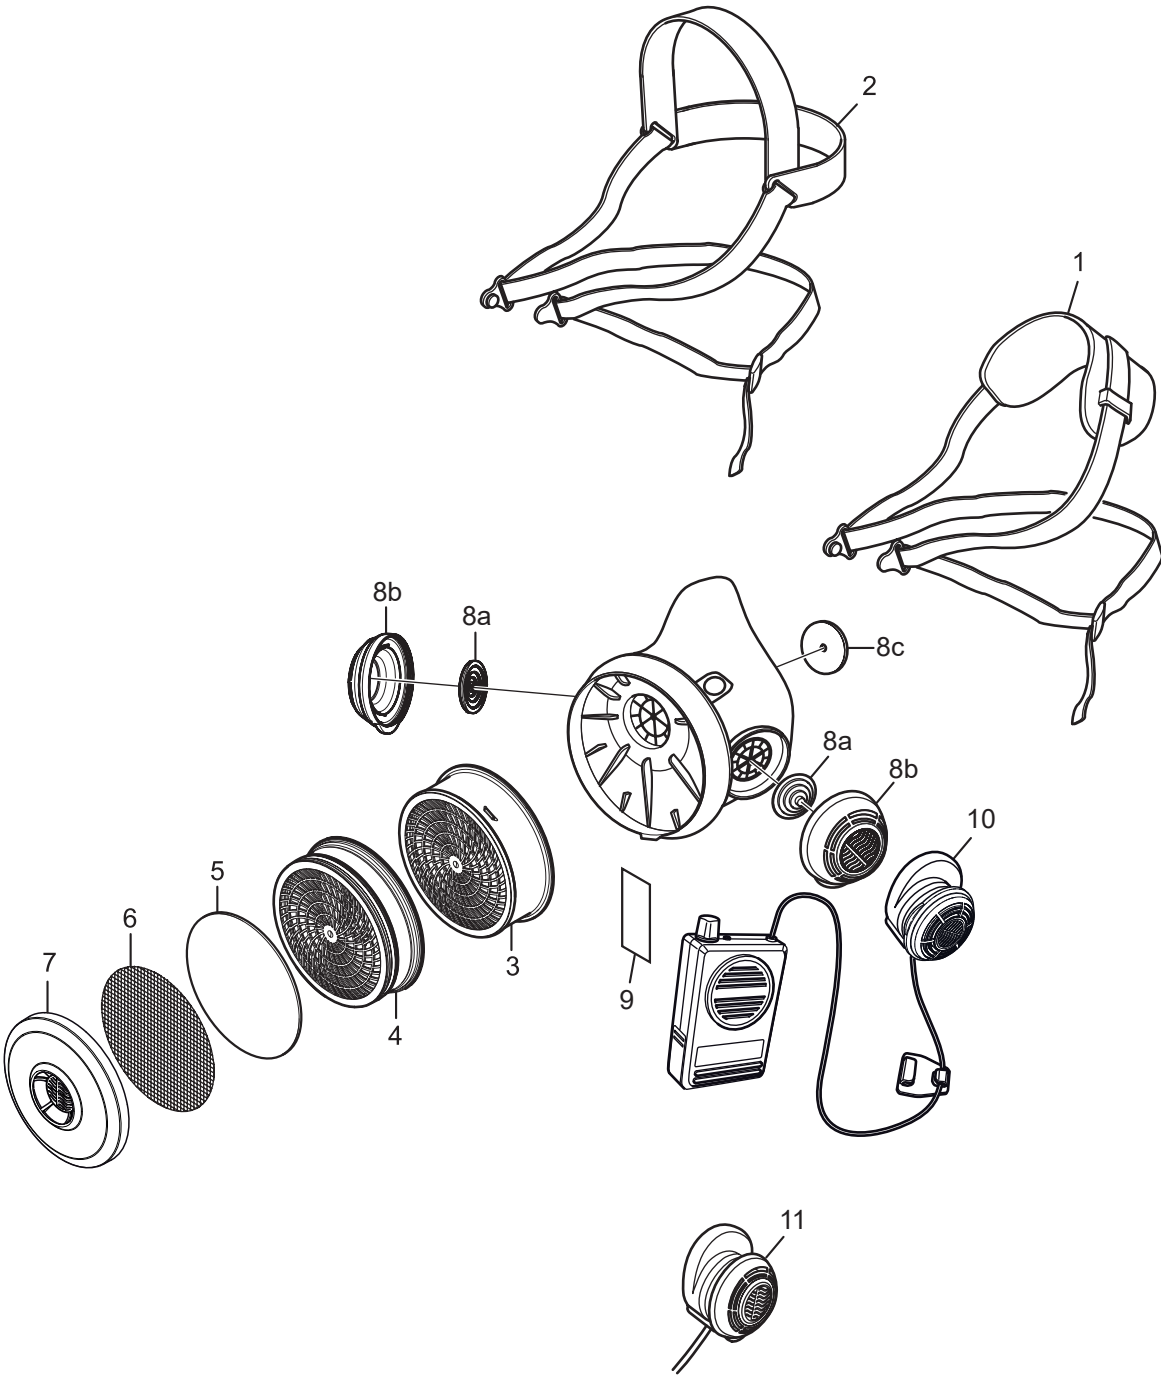

SR 100, SR 90-3

Spare parts / Accessories

No.	Description	Ordering No.
1.	Head harness SR 363, single strap	R01-2001
2.	Head harness sr 362, cradle strap	R01-2002
3.	Gas filter (SR 217 A1, SR 218 A2, SR 315 ABE1, SR 294 A2B2E1, SR 297 ABEK1, SR 298 A2AX, SR 316 K1, SR 295 K2, SR 299-2 ABEK-Hg-P3R)	-
4.	Particle filter SR 510 P3 R	H02-1312
5.	Pre-filter SR 221	H02-0312
6.	Steel net disc SR 336	T01-2001
7.	Pre-filter holder	R01-0605
8.	Membrane kit	R01-2004
8a.	Exhalation x2	-
8b.	Valve covers x2	-
8c.	Inhalation x1	-
9.	Name label SR 368	R09-0101
10.	Small talk/Voice amplifier SR 324	T01-1217
11.	Test adapter SR 328	T01-1202
12.	Protective hood SR 64	H09-0301
13.	Protective hood short SR 345	H09-1012
	Protective hood long SR 346	H09-1112
14.	Storage bag SR 339	H09-0112
15.	Storage box SR 230	H09-3012
16.	Cleaning tissue SR 5226. Box of 50.	H09-0401
	Service kit contains:	R01-2005
1.	Head harness SR 363, single strap x1	-
7.	Pre-filter holder x1	-
8.	Membrane kit x1	-