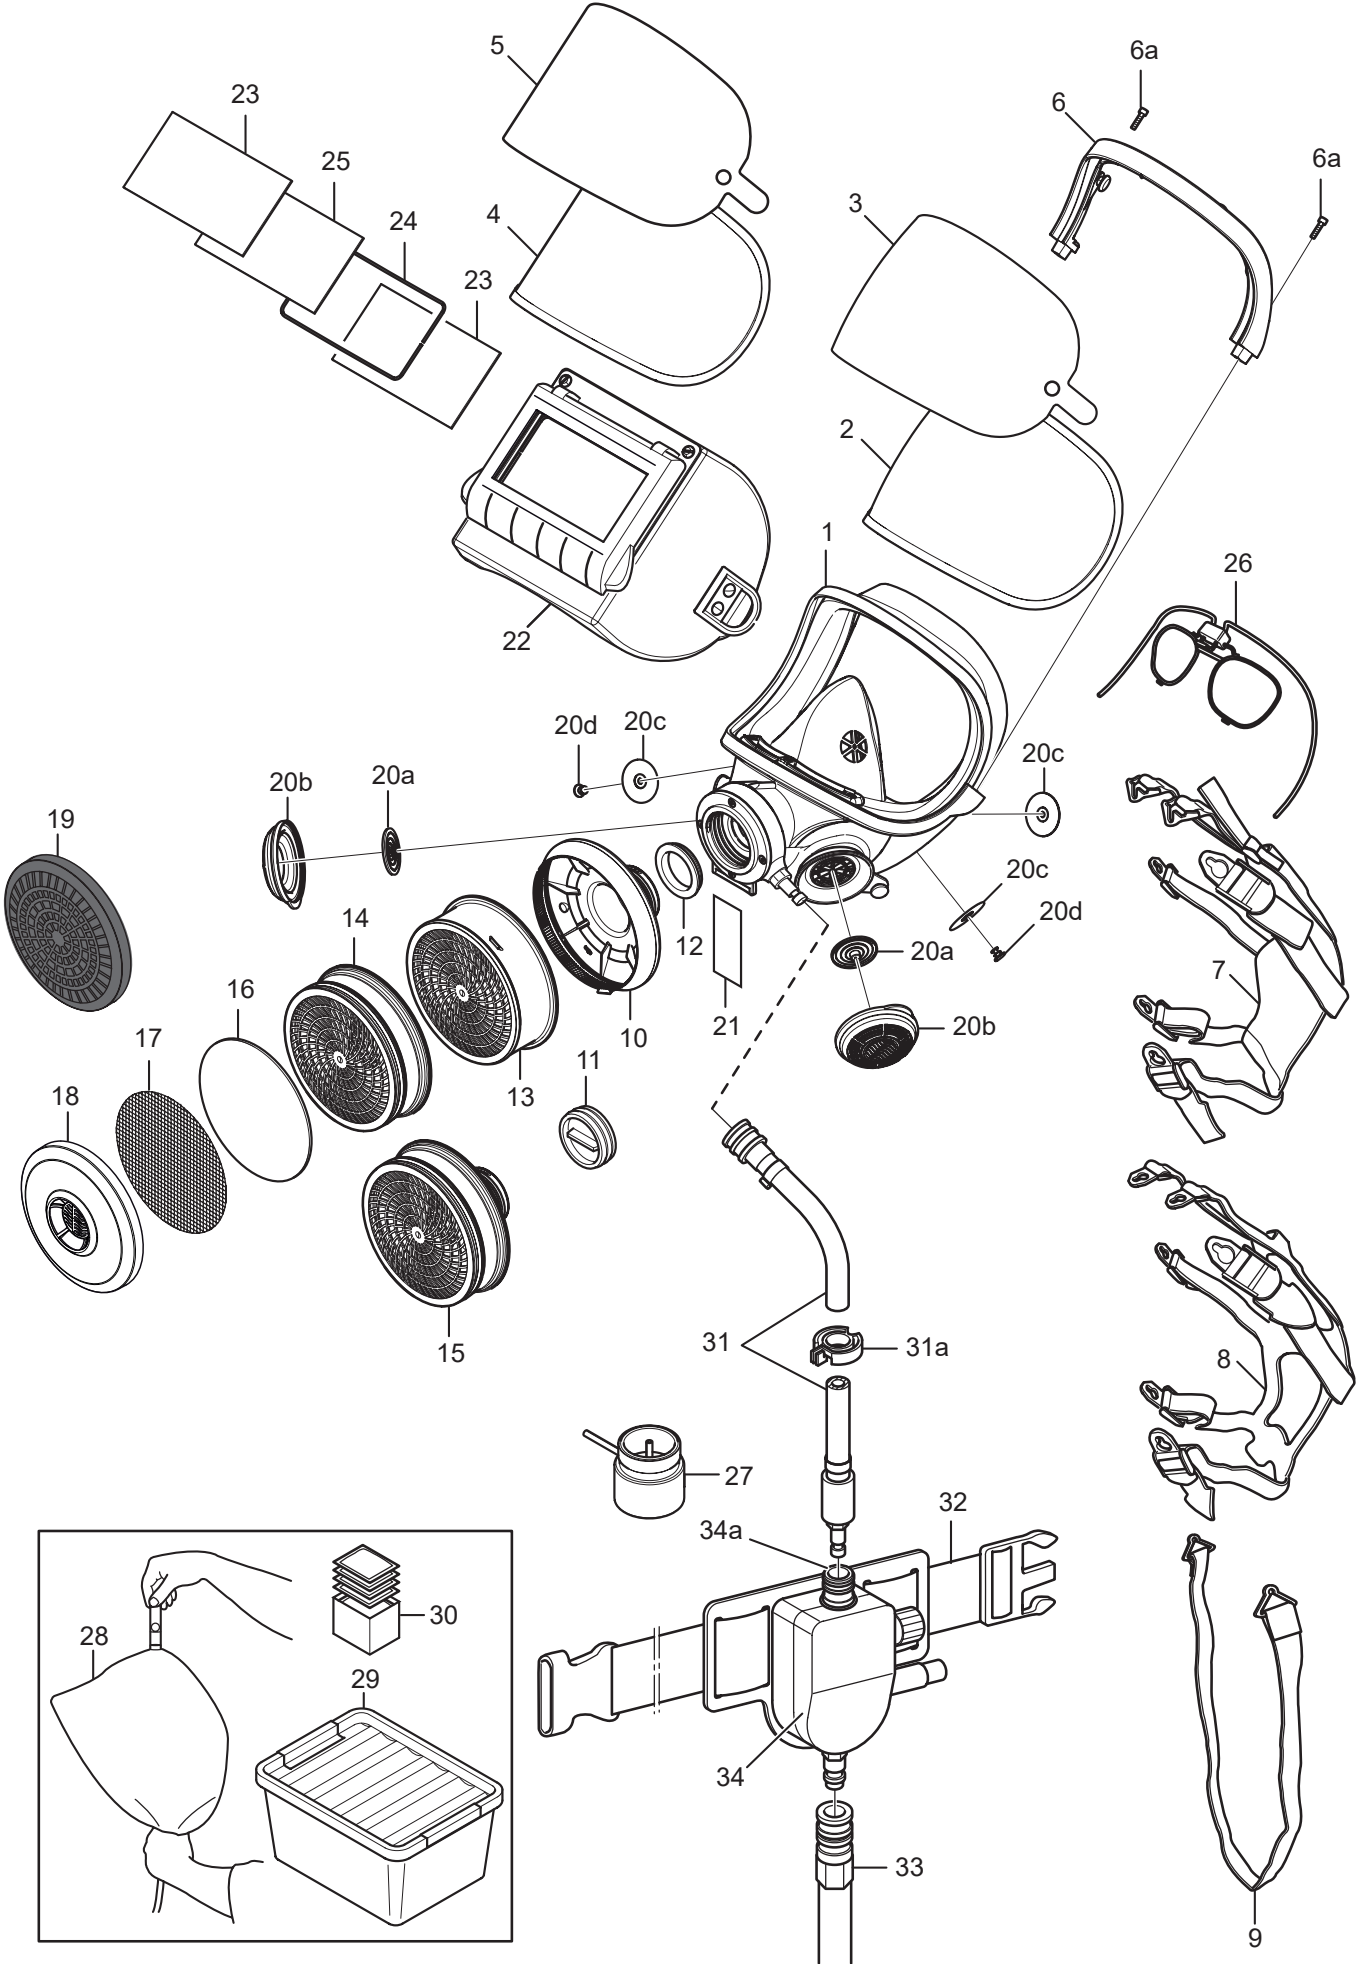

SR 200 Airline

Spare parts / Accessories

No.	Description	Ordering No.
1.	SR 200 Airline PC-visor without control valve assembly and breathing hose	R03-1006
	SR 200 Airline Glass visor without control valve assembly and breathing hose	R03-1008
2.	PC-visor SR 366 (polycarbonate)	R01-1201
3.	Peel-offs SR 343 for PC-visor	T01-1204
4.	Glass visor SR 365 (laminated glass)	T01-1203
5.	Peel-offs SR 353 for glass visor	T01-1205
6.	Upper frame half	R01-1202
6a.	Screw x2	-
7.	Head harness, fabric	R01-1203
8.	Head harness, rubber SR 340	T01-1215
9.	Carrier strap	R01-1206
10.	Filter adapter SR 280-3	H09-0212
11.	Sealing plug	R03-1005
12.	Seal	R01-1205
13.	Gas filter (SR 217 A1, SR 218 A2, SR 315 ABE1, SR 294 A2B2E1, SR 297 ABEK1, SR 298 A2AX, SR 215 K1, SR 295 K2, SR 299-2 ABEK-Hg-P3)	-
14.	Particle filter SR 510 P3 R	H02-1312
15.	Particle filter med with standard thread Rd 40x1/7" SR 610 P3 R	H02-1412
16.	Pre-filter SR 221	H02-0312
17.	Steel net disc SR 336	T01-2001
18.	Pre-filter holder	R01-0605
19.	Sealing cover SR 367	R03-1406
20.	Set of membranes	R01-1204
20a.	Exhalation x2	-
20b.	Valve covers x2	-
20c.	Inhalation x3	-
20d.	Dowels x2	-
21.	Name label SR 368	R09-0101
22.	Welding cassette SR 84	T01-1212
23.	Protective lens	R03-0507
24.	Retaining clip	R03-0518
25.	Welding lens EN 10 60x110	R03-0510
	Welding lens EN 11 60x110	R03-0511
	Welding lens EN 12 60x110	R03-0512
26.	Spectacle frame SR 341	T01-1201
27.	Test adapter SR 370	T01-1206
28.	Flow meter	R03-0346
29.	Storage box SR 344	T01-1214
30.	Cleaning tissue SR 5226. 50/ask.	H09-0401
31.	Breathing hose, Airline	R03-1003
31a.	Retaining clip	-
32.	Belt	R03-1510
	Belt PVC	T01-3008
33.	Plastic hose (PVC/Polyester) SR 358, 5/10/15/20/25/30 m	-
	Rubber hose (EPDM/Polyester) SR 359, 5/10/15/20/25/30 m	-
	Spiral hose (PU) SR 360, 2/4/6/8 m	-
34.	Control valve SR 350 excl. belt	R03-1001
34a.	Safety coupling female 1/4"	R03-0352