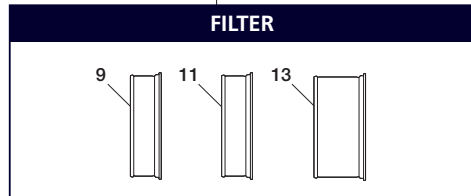

## SYSTEM OVERVIEW

No.	Description	Model No.	Art No.
1.	Half mask	SR 900 S SR 900 M SR 900 L	H01-3012 H01-3112 H01-3212
2.	Remote filter holder	SR 905	T01-3002
3.	Fan unit	SR 500	H06-0112
4.	Fan unit	SR 700	H06-7010
5.	Compressed air attachment	SR 507	H03-0612
6.	Compressed air attachment	SR 307	H03-1412
7.	Hose	SR 951	T01-3003
8.	Twin hose	SR 952	R01-3009
9.	Particle filter P3 R	SR 510	H02-1312
10.	Particle filter P3 R	SR 710	H02-1512
11.	Gas filter A1 Gas filter A2 Gas filter A2AX Gas filter ABE1 Gas filter A2B2E1 Gas filter K1 Gas filter K2 Gas filter ABEK1	SR 217 SR 218 SR 298 SR 315 SR 294 SR 316 SR 295 SR 297	H02-2512 H02-2012 H02-2412 H02-3212 H02-3312 H02-4213 H02-4312 H02-5312
12.	Gas filter A2 Gas filter ABE1 Gas filter A1BE2K1	SR 518 SR 515 SR 597	H02-7012 H02-7112 H02-7212
13.	Combined filter ABEK1-Hg-P3 R	SR 299-2	H02-6512
14.	Combined filter A1BE2K1-Hg-P3 R	SR 599	H02-7312
15.	Hose	SR 360	H03-34XX
16.	Hose	SR 358	H03-30XX
17.	Hose	SR 359	H03-31XX
18.	Compressed air filter	SR 99-1	H03-2810