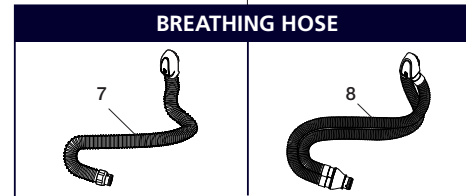

# SR 900-SYSTEM

## SYSTEM OVERVIEW

No.	Description	Model No.	Art No.
1.	Half mask	SR 900 S SR 900 M SR 900 L	H01-3012 H01-3112 H01-3212
2.	Remote filter holder	SR 905	T01-3002
3.	Fan unit	SR 500	H06-0112
4.	Fan unit	SR 700	H06-7010
5.	Compressed air attachment	SR 507	H03-0612
6.	Compressed air attachment	SR 307	H03-1412
7.	Hose	SR 951	T01-3003
8.	Twin hose	SR 952	R01-3009
9.	Particle filter P3 R	SR 510	H02-1312
10.	Particle filter P3 R	SR 710	H02-1512
11.	Gas filter A1 Gas filter A2 Gas filter A2AX Gas filter ABE1 Gas filter A2B2E1 Gas filter K1 Gas filter K2 Gas filter ABEK1	SR 217 SR 218 SR 298 SR 315 SR 294 SR 316 SR 295 SR 297	H02-2512 H02-2012 H02-2412 H02-3212 H02-3312 H02-4213 H02-4312 H02-5312
12.	Gas filter A2 Gas filter ABE1 Gas filter A1BE2K1	SR 518 SR 515 SR 597	H02-7012 H02-7112 H02-7212
13.	Combined filter ABEK1-Hg-P3 R	SR 299-2	H02-6512
14.	Combined filter A1BE2K1-Hg-P3 R	SR 599	H02-7312
15.	Hose	SR 360	H03-34XX
16.	Hose	SR 358	H03-30XX
17.	Hose	SR 359	H03-31XX
18.	Compressed air filter	SR 99-1	H03-2810