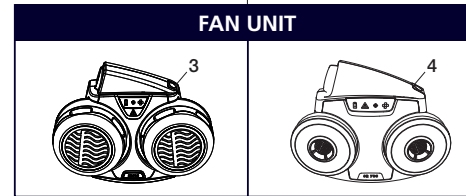

# SR 900-SYSTEM

## SYSTEM OVERVIEW

No.	Description	Model No.	Art No.
1.	Half mask	SR 900 S SR 900 M SR 900 L	H01-3012 H01-3112 H01-3212
2.	Remote filter holder	SR 905	T01-3002
3.	Fan unit	SR 500	H06-0112
4.	Fan unit	SR 700	H06-7010
5.	Compressed air attachment	SR 507	H03-0612
6.	Compressed air attachment	SR 307	H03-1412
7.	Hose	SR 951	T01-3003
8.	Twin hose	SR 952	R01-3009
9.	Particle filter P3 R	SR 510	H02-1312
10.	Particle filter P3 R	SR 710	H02-1512
11.	Gas filter A1 Gas filter A2 Gas filter A2AX Gas filter ABE1 Gas filter A2B2E1 Gas filter K1 Gas filter K2 Gas filter ABEK1	SR 217 SR 218 SR 298 SR 315 SR 294 SR 316 SR 295 SR 297	H02-2512 H02-2012 H02-2412 H02-3212 H02-3312 H02-4213 H02-4312 H02-5312
12.	Gas filter A2 Gas filter ABE1 Gas filter A1BE2K1	SR 518 SR 515 SR 597	H02-7012 H02-7112 H02-7212
13.	Combined filter ABEK1-Hg-P3 R	SR 299-2	H02-6512
14.	Combined filter A1BE2K1-Hg-P3 R	SR 599	H02-7312
15.	Hose	SR 360	H03-34XX
16.	Hose	SR 358	H03-30XX
17.	Hose	SR 359	H03-31XX
18.	Compressed air filter	SR 99-1	H03-2810