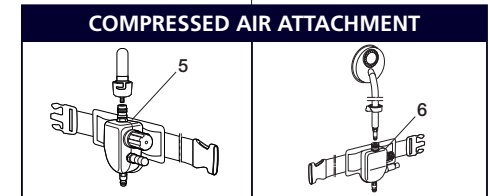

## SYSTEM OVERVIEW

No.	Description	Model No.	Art No.
1.	Half mask	SR 900 S SR 900 M SR 900 L	H01-3012 H01-3112 H01-3212
2.	Remote filter holder	SR 905	T01-3002
3.	Fan unit	SR 500	H06-0112
4.	Fan unit	SR 700	H06-7010
5.	Compressed air attachment	SR 507	H03-0612
6.	Compressed air attachment	SR 307	H03-1412
7.	Hose	SR 951	T01-3003
8.	Twin hose	SR 952	R01-3009
9.	Particle filter P3 R	SR 510	H02-1312
10.	Particle filter P3 R	SR 710	H02-1512
11.	Gas filter A1 Gas filter A2 Gas filter A2AX Gas filter ABE1 Gas filter A2B2E1 Gas filter K1 Gas filter K2 Gas filter ABEK1	SR 217 SR 218 SR 298 SR 315 SR 294 SR 316 SR 295 SR 297	H02-2512 H02-2012 H02-2412 H02-3212 H02-3312 H02-4213 H02-4312 H02-5312
12.	Gas filter A2 Gas filter ABE1 Gas filter A1BE2K1	SR 518 SR 515 SR 597	H02-7012 H02-7112 H02-7212
13.	Combined filter ABEK1-Hg-P3 R	SR 299-2	H02-6512
14.	Combined filter A1BE2K1-Hg-P3 R	SR 599	H02-7312
15.	Hose	SR 360	H03-34XX
16.	Hose	SR 358	H03-30XX
17.	Hose	SR 359	H03-31XX
18.	Compressed air filter	SR 99-1	H03-2810