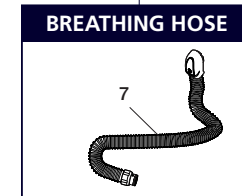

## SYSTEM OVERVIEW

No.	Description	Model No.	Art No.
1.	Half mask	SR 900 S SR 900 M SR 900 L	H01-3012 H01-3112 H01-3212
2.	Remote filter holder	SR 905	T01-3002
3.	Fan unit	SR 500	H06-0112
4.	Fan unit	SR 700	H06-7010
5.	Compressed air attachment	SR 507	H03-0612
6.	Compressed air attachment	SR 307	H03-1412
7.	Hose	SR 951	T01-3003
8.	Twin hose	SR 952	R01-3009
9.	Particle filter P3 R	SR 510	H02-1312
10.	Particle filter P3 R	SR 710	H02-1512
11.	Gas filter A1 Gas filter A2 Gas filter A2AX Gas filter ABE1 Gas filter A2B2E1 Gas filter K1 Gas filter K2 Gas filter ABEK1	SR 217 SR 218 SR 298 SR 315 SR 294 SR 316 SR 295 SR 297	H02-2512 H02-2012 H02-2412 H02-3212 H02-3312 H02-4213 H02-4312 H02-5312
12.	Gas filter A2 Gas filter ABE1 Gas filter A1BE2K1	SR 518 SR 515 SR 597	H02-7012 H02-7112 H02-7212
13.	Combined filter ABEK1-Hg-P3 R	SR 299-2	H02-6512
14.	Combined filter A1BE2K1-Hg-P3 R	SR 599	H02-7312
15.	Hose	SR 360	H03-34XX
16.	Hose	SR 358	H03-30XX
17.	Hose	SR 359	H03-31XX
18.	Compressed air filter	SR 99-1	H03-2810