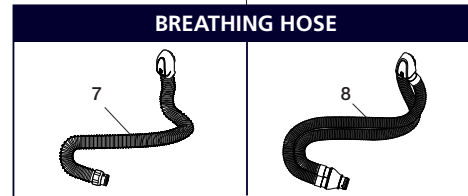

# SR 900-SYSTEM

## SYSTEM OVERVIEW

No.	Description	Model No.	Art No.
1.	Half mask	SR 900 S SR 900 M SR 900 L	H01-3012 H01-3112 H01-3212
2.	Remote filter holder	SR 905	T01-3002
3.	Fan unit	SR 500	H06-0112
4.	Fan unit	SR 700	H06-7010
5.	Compressed air attachment	SR 507	H03-0612
6.	Compressed air attachment	SR 307	H03-1412
7.	Hose	SR 951	T01-3003
8.	Twin hose	SR 952	R01-3009
9.	Particle filter P3 R	SR 510	H02-1312
10.	Particle filter P3 R	SR 710	H02-1512
11.	Gas filter A1 Gas filter A2 Gas filter A2AX Gas filter ABE1 Gas filter A2B2E1 Gas filter K1 Gas filter K2 Gas filter ABEK1	SR 217 SR 218 SR 298 SR 315 SR 294 SR 316 SR 295 SR 297	H02-2512 H02-2012 H02-2412 H02-3212 H02-3312 H02-4213 H02-4312 H02-5312
12.	Gas filter A2 Gas filter ABE1 Gas filter A1BE2K1	SR 518 SR 515 SR 597	H02-7012 H02-7112 H02-7212
13.	Combined filter ABEK1-Hg-P3 R	SR 299-2	H02-6512
14.	Combined filter A1BE2K1-Hg-P3 R	SR 599	H02-7312
15.	Hose	SR 360	H03-34XX
16.	Hose	SR 358	H03-30XX
17.	Hose	SR 359	H03-31XX
18.	Compressed air filter	SR 99-1	H03-2810