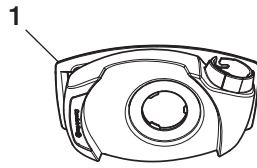

SR 905

Spare parts / Accessories

No.	Description	Ordering No.
1.	Remote filter holder SR 905	T01-3002
2.	Belt attachment	R01-3028
3.	Polyester belt	T01-3005
4.	Leather belt Leather belt, Large	R01-3006 T01-3006
5.	Hose SR 951	T01-3003
5a.	Gasket	R01-3004
5b.	Inhalation membrane	R01-3010
5c.	O-ring	R06-0202
5d.	Hose protection	T06-4016
6.	Twin hose SR 952	R01-3009
6a.	Gasket	R01-3004
6b.	Inhalation membrane	R01-3010
6c.	Gasket	R01-3011
6d.	O-ring, x4	R01-3008
6e.	Hose, x1	R01-3007
6f.	Strap	R01-3012
6g.	Hose protection, x1	T01-3004