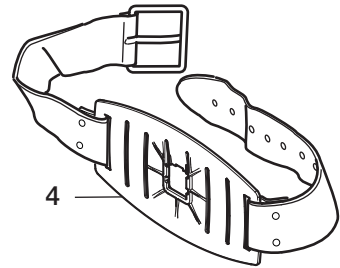

SR 905

Spare parts / Accessories

No.	Description	Ordering No.
1.	Remote filter holder SR 905	T01-3002
2.	Belt attachment	R01-3028
3.	Polyester belt	T01-3005
4.	Leather belt Leather belt, Large	R01-3006 T01-3006
5.	Hose SR 951	T01-3003
5a.	Gasket	R01-3004
5b.	Inhalation membrane	R01-3010
5c.	O-ring	R06-0202
5d.	Hose protection	T06-4016
6.	Twin hose SR 952	R01-3009
6a.	Gasket	R01-3004
6b.	Inhalation membrane	R01-3010
6c.	Gasket	R01-3011
6d.	O-ring, x4	R01-3008
6e.	Hose, x1	R01-3007
6f.	Strap	R01-3012
6g.	Hose protection, x1	T01-3004