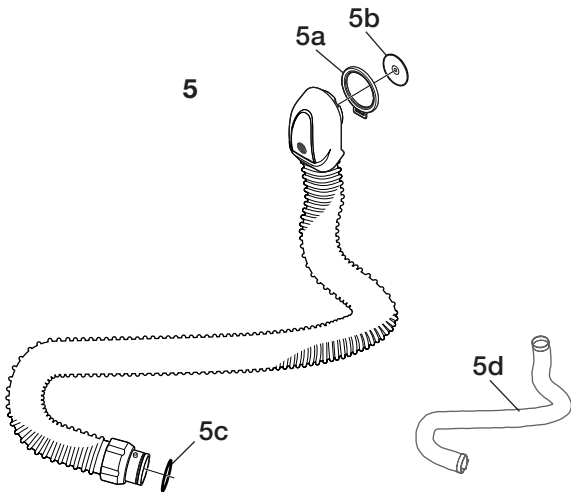

SR 905

Spare parts / Accessories

No.	Description	Ordering No.
1.	Remote filter holder SR 905	T01-3002
2.	Belt attachment	R01-3028
3.	Polyester belt	T01-3005
4.	Leather belt Leather belt, Large	R01-3006 T01-3006
5.	Hose SR 951	T01-3003
5a.	Gasket	R01-3004
5b.	Inhalation membrane	R01-3010
5c.	O-ring	R06-0202
5d.	Hose protection	T06-4016
6.	Twin hose SR 952	R01-3009
6a.	Gasket	R01-3004
6b.	Inhalation membrane	R01-3010
6c.	Gasket	R01-3011
6d.	O-ring, x4	R01-3008
6e.	Hose, x1	R01-3007
6f.	Strap	R01-3012
6g.	Hose protection, x1	T01-3004