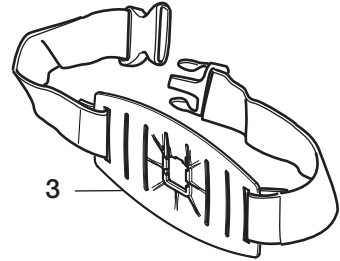

SR 905

Spare parts / Accessories

No.	Description	Ordering No.
1.	Remote filter holder SR 905	T01-3002
2.	Belt attachment	R01-3028
3.	Polyester belt	T01-3005
4.	Leather belt Leather belt, Large	R01-3006 T01-3006
5.	Hose SR 951	T01-3003
5a.	Gasket	R01-3004
5b.	Inhalation membrane	R01-3010
5c.	O-ring	R06-0202
5d.	Hose protection	T06-4016
6.	Twin hose SR 952	R01-3009
6a.	Gasket	R01-3004
6b.	Inhalation membrane	R01-3010
6c.	Gasket	R01-3011
6d.	O-ring, x4	R01-3008
6e.	Hose, x1	R01-3007
6f.	Strap	R01-3012
6g.	Hose protection, x1	T01-3004