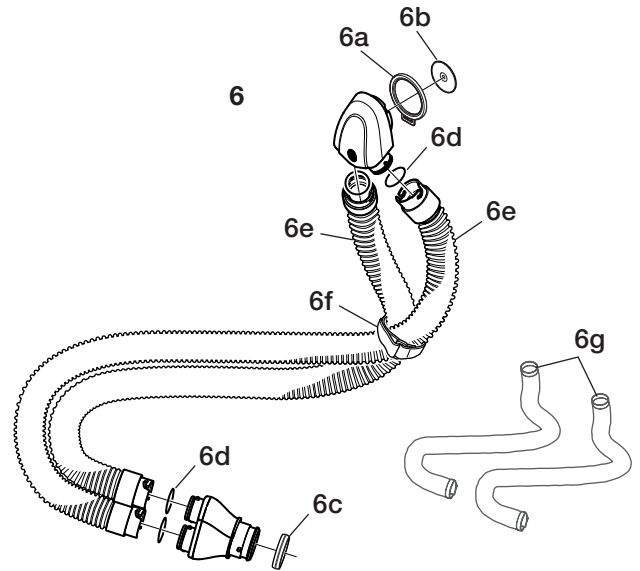

SR 905

Spare parts / Accessories

No.	Description	Ordering No.
1.	Remote filter holder SR 905	T01-3002
2.	Belt attachment	R01-3028
3.	Polyester belt	T01-3005
4.	Leather belt Leather belt, Large	R01-3006 T01-3006
5.	Hose SR 951	T01-3003
5a.	Gasket	R01-3004
5b.	Inhalation membrane	R01-3010
5c.	O-ring	R06-0202
5d.	Hose protection	T06-4016
6.	Twin hose SR 952	R01-3009
6a.	Gasket	R01-3004
6b.	Inhalation membrane	R01-3010
6c.	Gasket	R01-3011
6d.	O-ring, x4	R01-3008
6e.	Hose, x1	R01-3007
6f.	Strap	R01-3012
6g.	Hose protection, x1	T01-3004