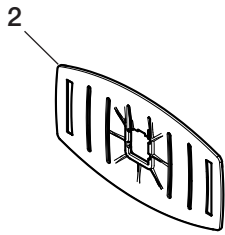

SR 905

Spare parts / Accessories

No.	Description	Ordering No.
1.	Remote filter holder SR 905	T01-3002
2.	Belt attachment	R01-3028
3.	Polyester belt	T01-3005
4.	Leather belt Leather belt, Large	R01-3006 T01-3006
5.	Hose SR 951	T01-3003
5a.	Gasket	R01-3004
5b.	Inhalation membrane	R01-3010
5c.	O-ring	R06-0202
5d.	Hose protection	T06-4016
6.	Twin hose SR 952	R01-3009
6a.	Gasket	R01-3004
6b.	Inhalation membrane	R01-3010
6c.	Gasket	R01-3011
6d.	O-ring, x4	R01-3008
6e.	Hose, x1	R01-3007
6f.	Strap	R01-3012
6g.	Hose protection, x1	T01-3004